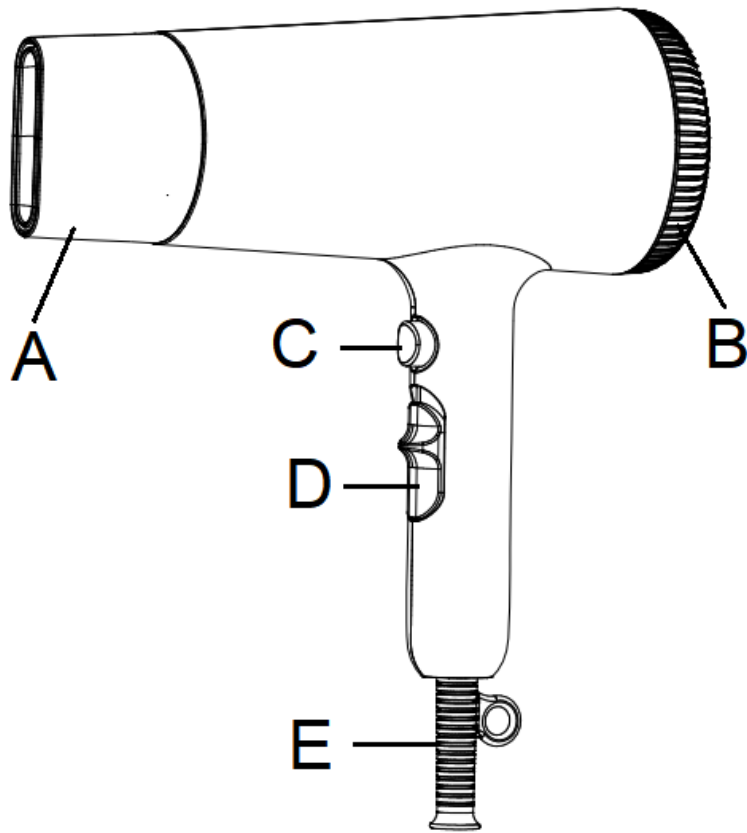

everlux

INSTRUCTION MANUAL

Hair Dryer

MODEL NO.: BY-5971

Please read before use and retain for future reference

FOR HOUSEHOLD AND INDOOR USE ONLY

IMPORTANT SAFETY INFORMATION

Please read the instructions fully before using the appliance
Do not use this appliance for any purpose other than its intended use.
Use only the voltage specified on the rating plate of the appliance.

Parts

- A. Concentrator
- B. Air Inlet Cover
- C. Cool Shot Button
- D. Switch Button
- F. Hanging loop

How to use your hairdryer

- Towel dry your wet hair to remove excess water.
- Always ensure that your hands are dry and the switch is set to OFF position before plugging the hair dryer into the mains supply.
- Select the right setting
Position 0: OFF
Position 1: Low speed, low heat for gentle drying and styling
Position 2: High speed, high heat for quick drying
- Use the concentrator nozzle (A) to direct airflow for smoother hair.
- To finish styling your hair, press the cool air shot button (C). Press it again to switch back to the selected hot air setting.
- To switch the hair dryer off, move the switch button to “0” position.